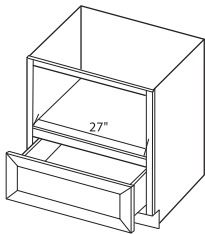

Base Microwave

BMC30   ●Wide: 33"
              ●Tall : 34 1/2"
              ●Deep:24"