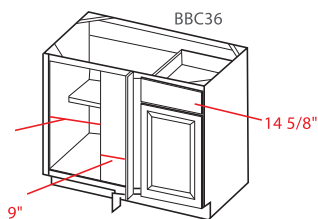

Blind Corner Base

	Box size	Min	Max
BBC36	36	39	42
BBC42	39	42	48