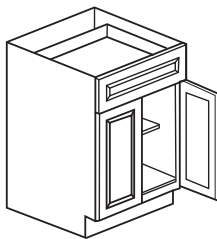

●Tall : 34 1/2"

●Deep:24"

●BSR09  
Single Door Base Cabinet

●B09

B18-TR Solid wood tray, 2 trash  
B21-TR bins and hardware