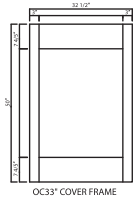

OVEN CABINETS

UTILITY CABINETS

OVEN CABINETS

OC3384D
OC3390D
OC3396D
OC33" COVER FRAME

- ●Wide: 33"
- ●Tall : 84" / 90" / 96"
- ●Deep:24"