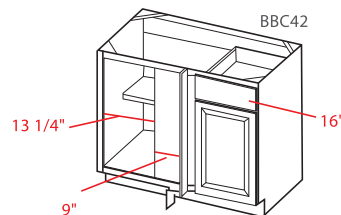

### Corner Sink Base

DSB36      ●Wide: 36"  
               ●Tall : 34 1/2"  
               ●Deep:24"

### Drawer Base-3 Drawers

2DB30  
 2DB36  
 3DB12  
 3DB15  
 3DB18  
 3DB21  
 3DB24  
 3DB30  
 3DB36

●Wide: 12" / 15" / 18" / 21" / 24" / 30" / 36"  
 ●Tall : 34 1/2"  
 ●Deep:24"

### Blind Corner Base

	Box size	Min	Max
BBC36	36	39	42
BBC42	39	42	48

●Wide: 36" / 42"  
 ●Tall : 34 1/2"  
 ●Deep:24"