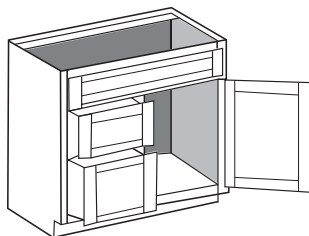

### Vanity Drawer Base - 3 Drawers

VDB1221

VDB1521

VDB1821

• Wide: 12" / 15" / 18"

• Tall : 34 1/2"

• Deep: 21"