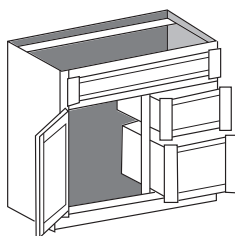

### Drawer Vanity Combination Cabinet

VSDL3021

VSDL3621

• Wide: 30" / 36"

• Tall : 34 1/2"

• Deep: 21"