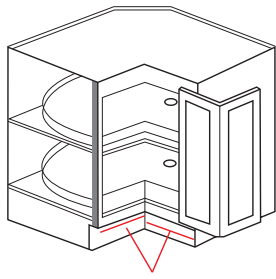

LAZY SUSAN CABINETS

BASE CABINETS

9"(LS33) / 12"(LS36)

With one adjustable shelf

- Lazy susan turntables sold separately
- One kit comes with two turn tables

LAZY SUSAN CABINETS

LS33

LS36

LS33KIT

LS36KIT

• Doors: 9" / 12"

• Backs: 33" / 36"

• Sides: 24"