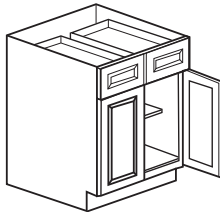

### Single Drawer Double Doors Base Cabinet

B24

B27

B30

B33

●Wide: 24" / 27" / 30" / 33"

●Tall : 34 1/2"

●Deep:24"