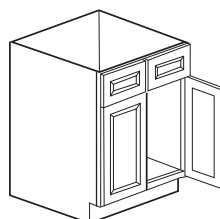

### False Front and Double Doors Sink Base Cabinet

SB24

SB27

SB30

●Wide:24" / 27" / 30"

●Tall : 34 1/2"

●Deep:24"

### Double False Front Double Doors Sink Base Cabinet

SB33

SB36

●Wide: 33" / 36"

●Tall : 34 1/2"

●Deep:24"